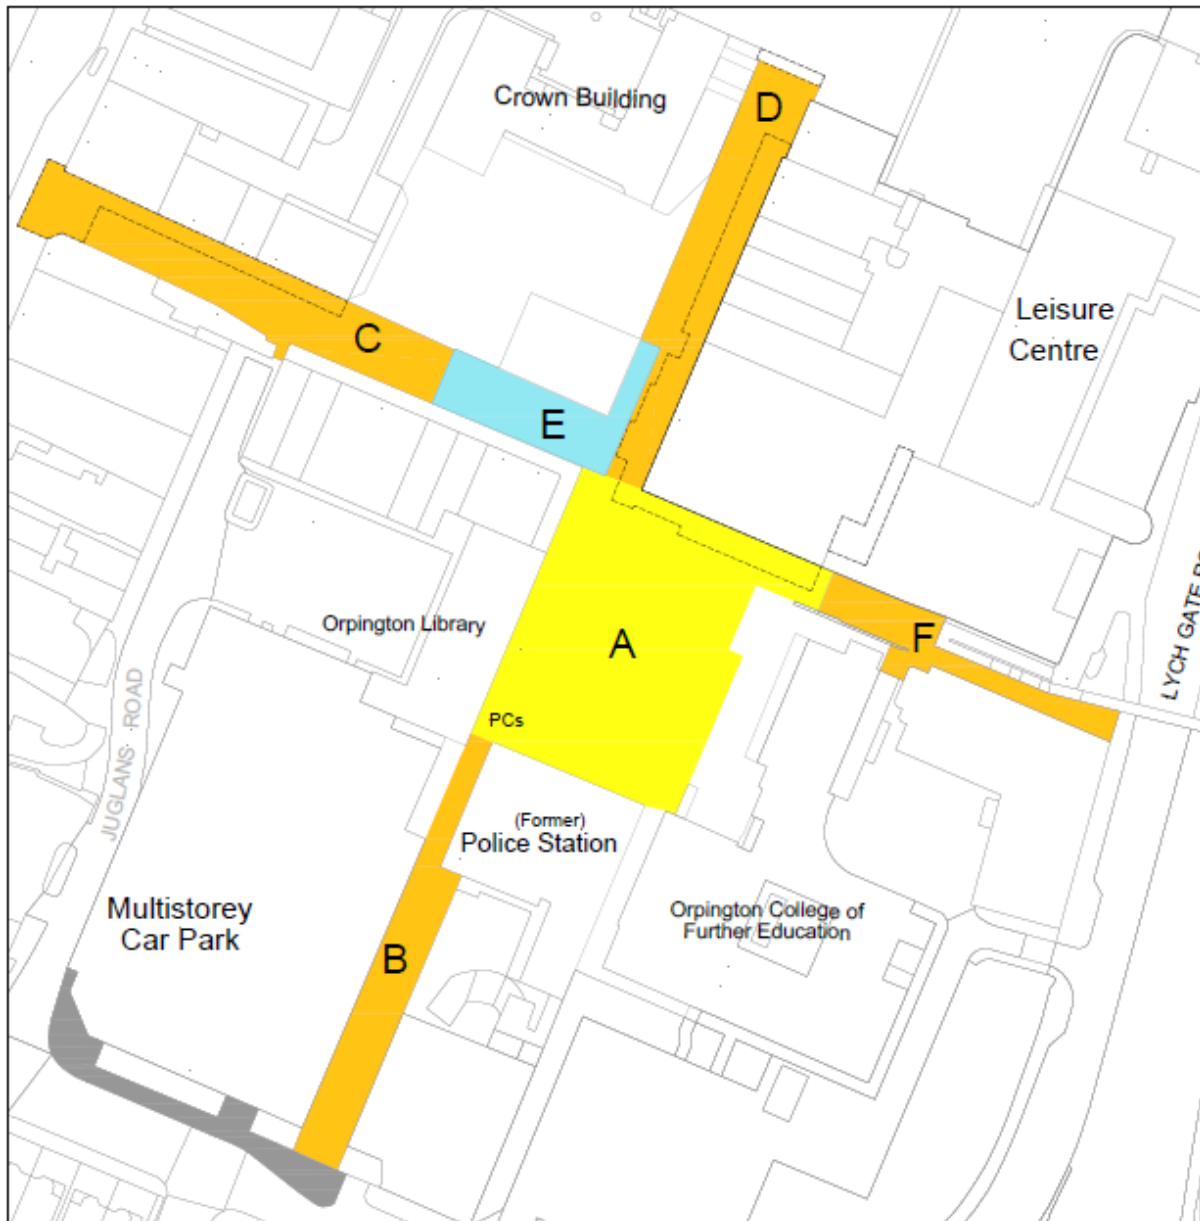

APPENDIX 1: ORPINGTON WALNUTS PUBLIC REALM IMPROVEMENT AREAS DIAGRAM

Area Key:

- A – Walnuts Square (Phase 1)
- B – Homefield Rise/Sainsburys Arm
- C – High Street Arm
- D – Shopping Centre Arm
- E – Cinema Square
- F – Lychgate Road Arm